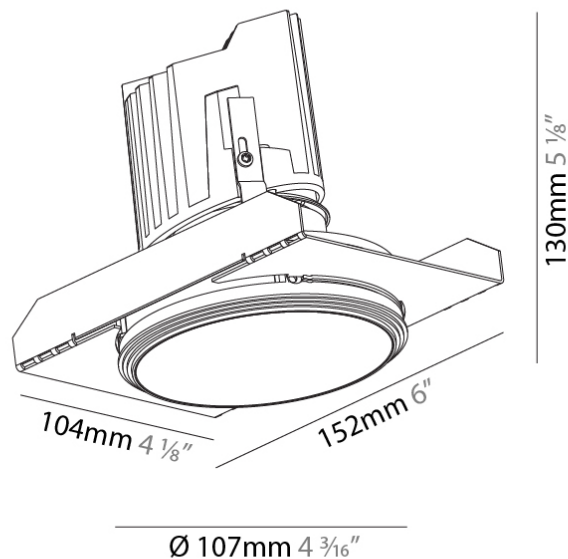

ELECTRICAL

Lamp Type: LED (Zhaga Standard)
Input Wattage (W): 13
Total Output Wattage (W): 11.8
Dimming: Tri-Mode (Non-Dimming and Phase Dimming (120Vac only) and 0-10V Dimming)
Driver Included: No
Driver Location: Recessed Housing
Driver Type: Constant Current - Universal
Driver Class: Class 2
Housing: See components
Input Voltage (V): 120 - 277
Constant Current (MA): 350

LED

Number of LEDs: 1
Color Temperature (°K): 2700 / 3000 / 3500 / 4000
Max. Delivered Lumen (lm): 876 / 909 / 955 / 974
Nominal Lumen (lm): 1304 / 1352 / 1421 / 1450
CRI: >90 CRI
Efficiency (%): 87.9 / 88.4 / 87.9
Lamp Life (hrs): 50000
Upon Request: RGB-W Tunable White Special Color Temperature Special LED

OPTICAL

Reflector°: 18 / 42 / 60
Optic°: Lens Pack - No Lens / Linear Spread Lens / Honeycomb / Spread Lens
Upon Request: Special Beam Angles

RATINGS AND CERTIFICATIONS

382, F 416-247-9319, www.zaneen.com

Created by Zaneen for use in the United States. This is the end of the existing Model #. For assistance on 'custom' specifications, contact zteam@zaneen.com. In a constant effort to supply the best product, we reserve the right to change specifications or materials without notice. The most recent specification sheets are found at zaneen.com

IP rating: IP20